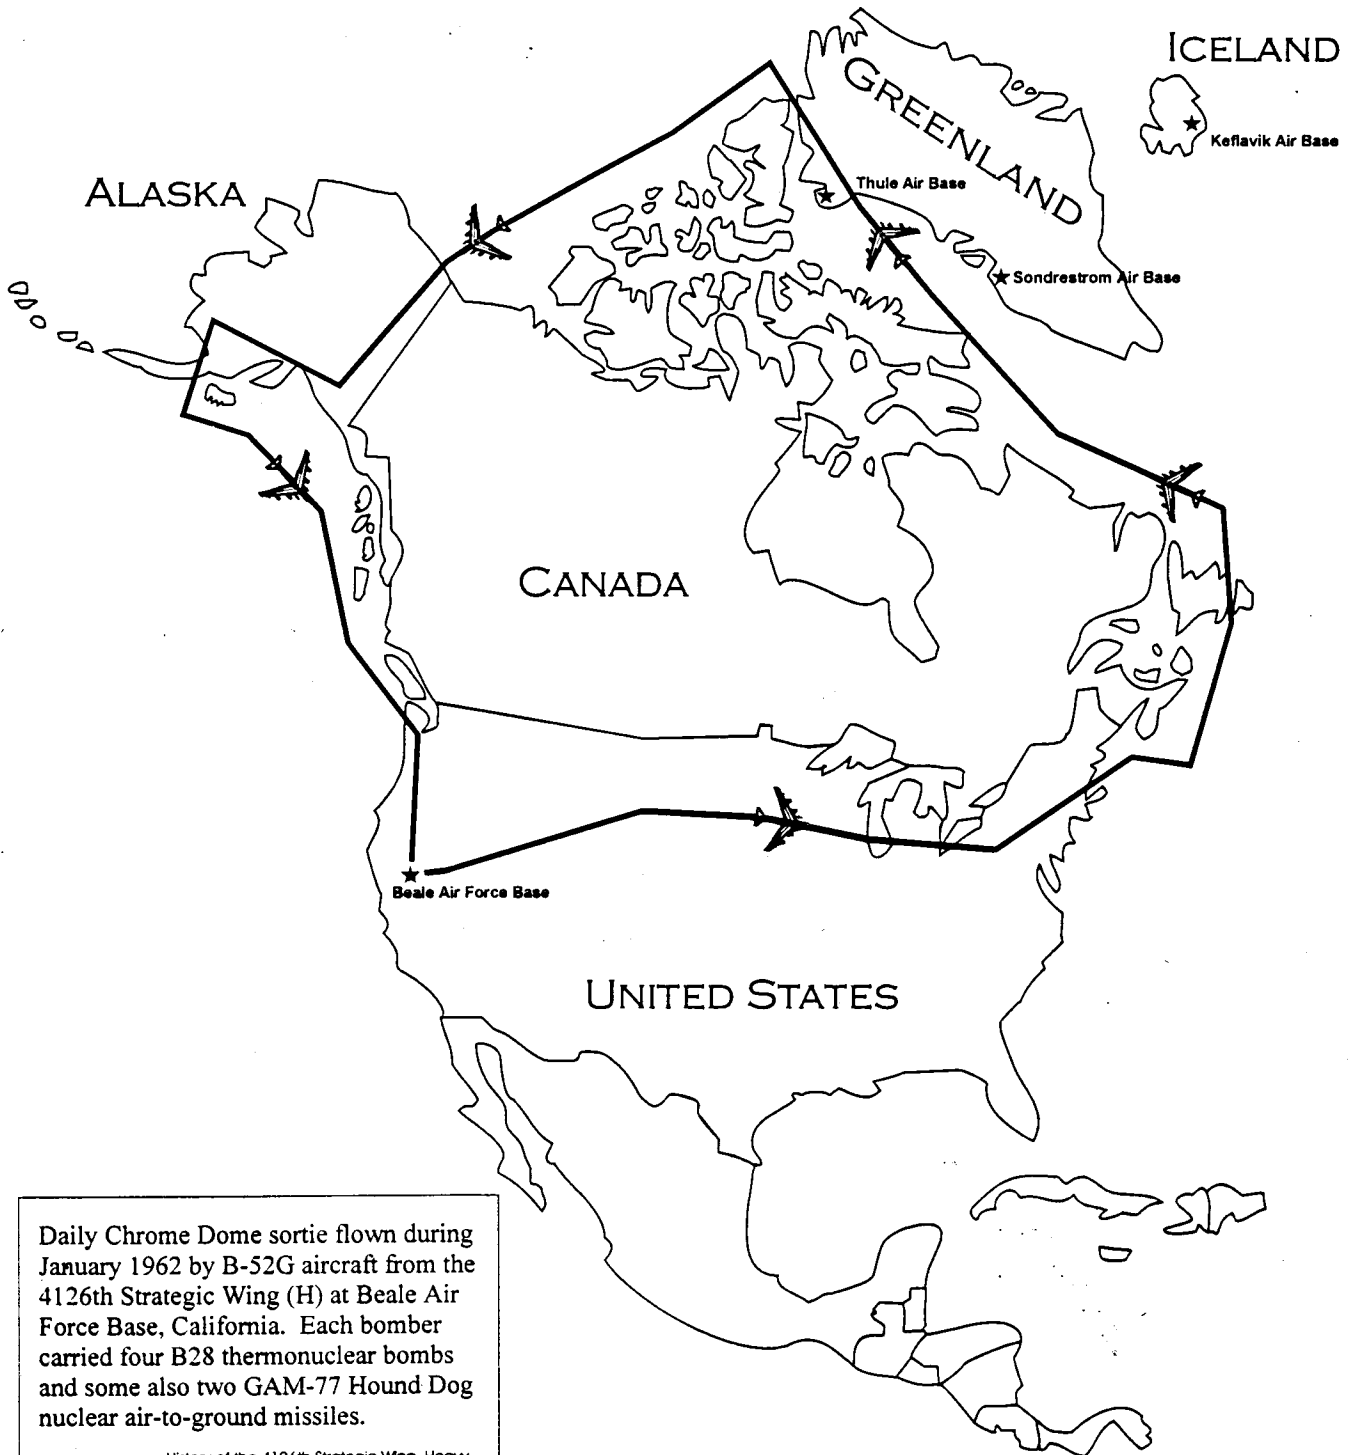

Northern Chrome Dome Route

January 1962

Daily Chrome Dome sortie flown during January 1962 by B-52G aircraft from the 4126th Strategic Wing (H) at Beale Air Force Base, California. Each bomber carried four B28 thermonuclear bombs and some also two GAM-77 Hound Dog nuclear air-to-ground missiles.

History of the 4126th Strategic Wing, Heavy,
1-31 January 1962, K-WG-4126-H, AFHRC.