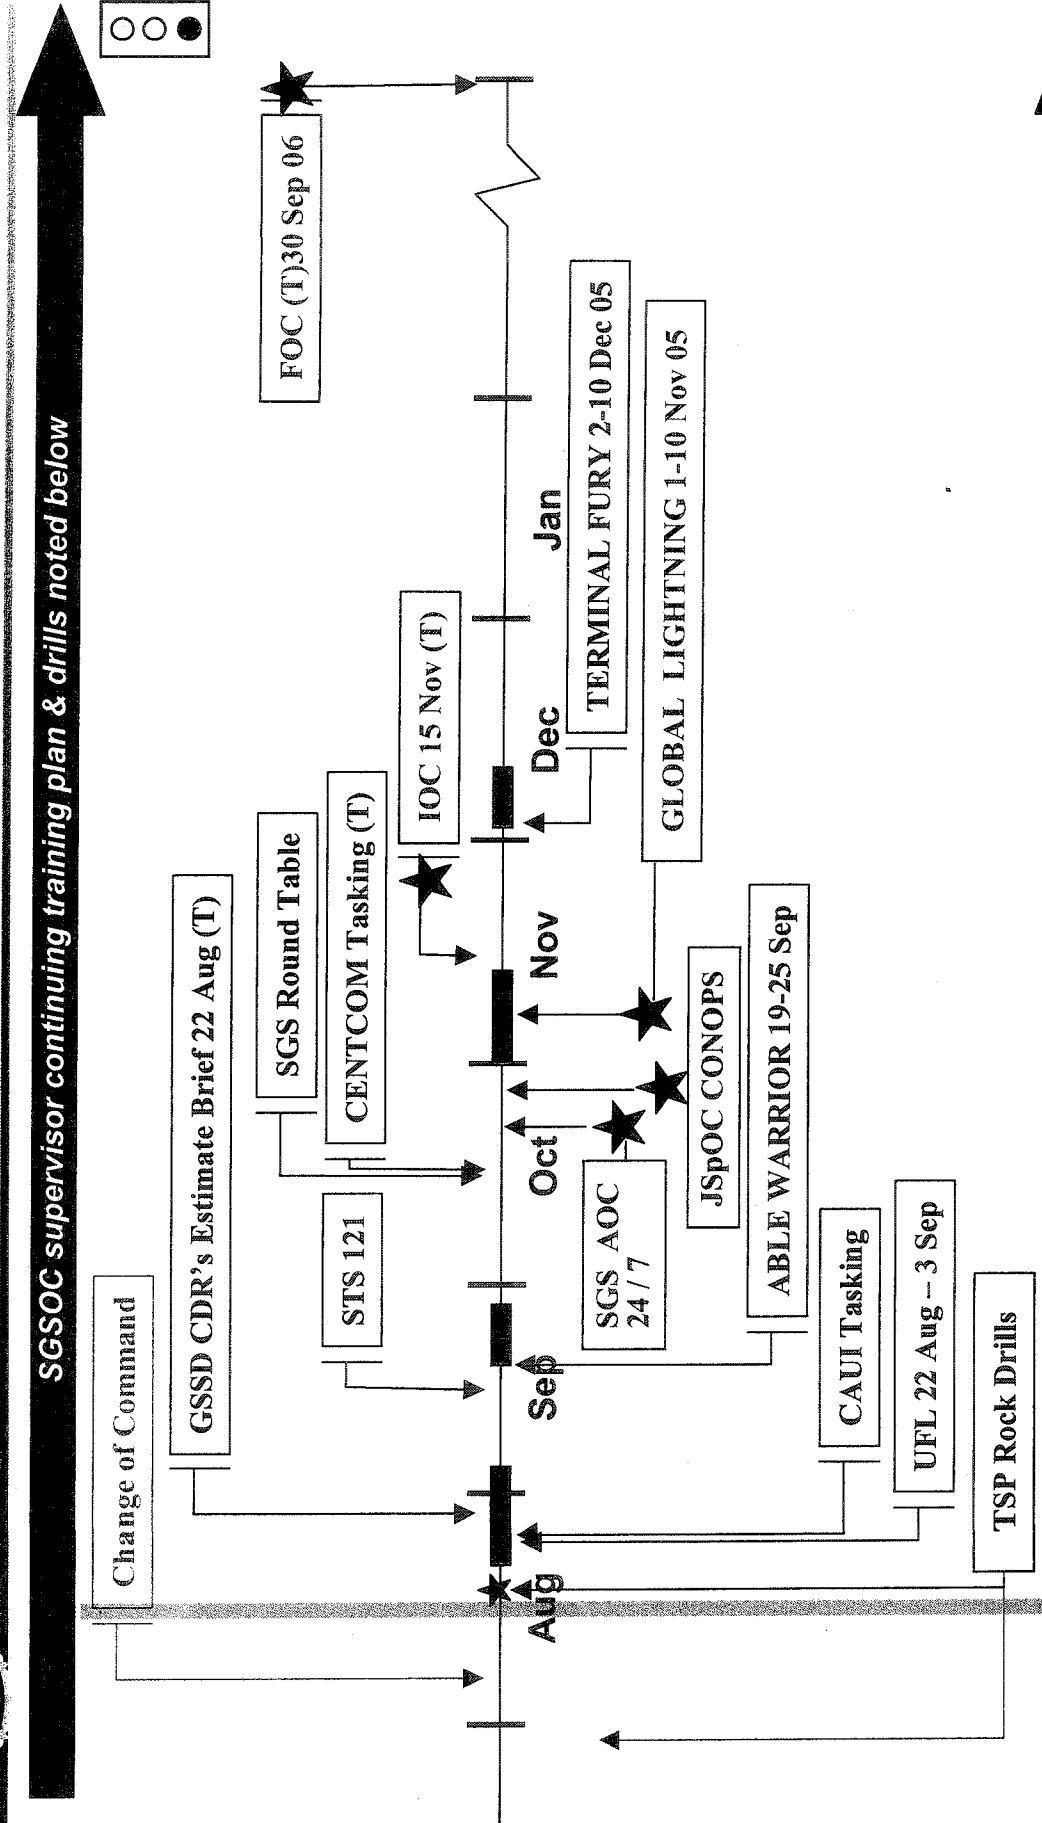

JFCC SGS Path to IOC/FOC

Collaborative Architecture Evolution
DCTS/DSIDE + T-BONE? Follow on Architecture?

Today DCTS
UNCLASSIFIED / FOUO